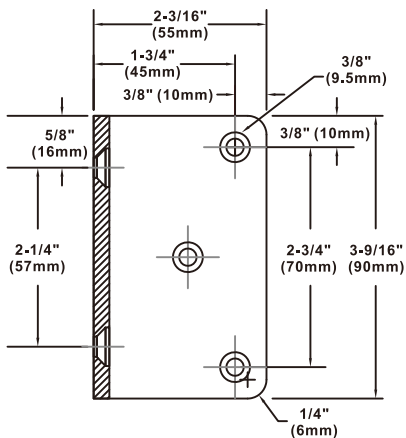

GCR190

IMPORTANT: Measure project dimensions starting from the glass edge.

*Not shown to scale.

GCR190

WALL MOUNT BRACKET

Specifications:

Glass Sizes: 5/16" (8mm) to 1/2" (12mm) thick tempered safety glass
Includes: Gaskets and template