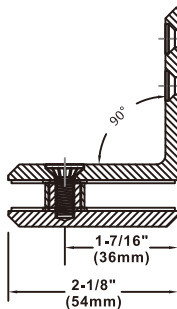

GCR190

IMPORTANT: Measure project dimensions starting from the glass edge.

*Not shown to scale.

GCR190

WALL MOUNT BRACKET

Specifications:

Glass Sizes: 5/16" (8mm) to 1/2" (12mm) thick tempered safety glass
Includes: Gaskets and template