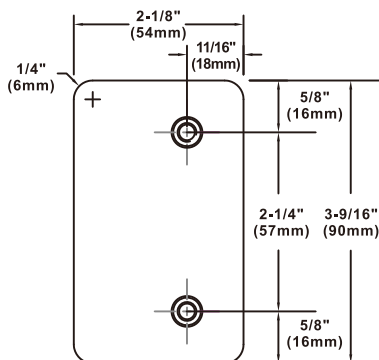

GCR190

IMPORTANT: Measure project dimensions starting from the glass edge.

*Not shown to scale.

GCR190

WALL MOUNT BRACKET

Specifications:

Glass Sizes: 5/16" (8mm) to 1/2" (12mm) thick tempered safety glass
Includes: Gaskets and template