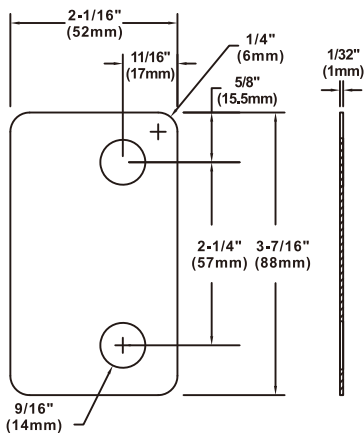

GCR190

IMPORTANT: Measure project dimensions starting from the glass edge.

*Not shown to scale.

GCR190

WALL MOUNT BRACKET

Specifications:

Glass Sizes: 5/16" (8mm) to 1/2" (12mm) thick tempered safety glass
Includes: Gaskets and template