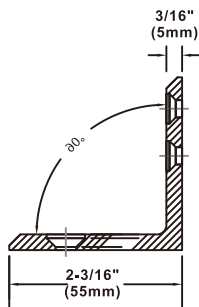

GCR190

IMPORTANT: Measure project dimensions starting from the glass edge.

*Not shown to scale.

GCR190

WALL MOUNT BRACKET

Specifications:

Glass Sizes: 5/16" (8mm) to 1/2" (12mm) thick tempered safety glass
Includes: Gaskets and template