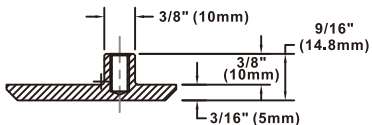

GCR190

IMPORTANT: Measure project dimensions starting from the glass edge.

*Not shown to scale.

GCR190

WALL MOUNT BRACKET

Specifications:

Glass Sizes: 5/16" (8mm) to 1/2" (12mm) thick tempered safety glass
Includes: Gaskets and template