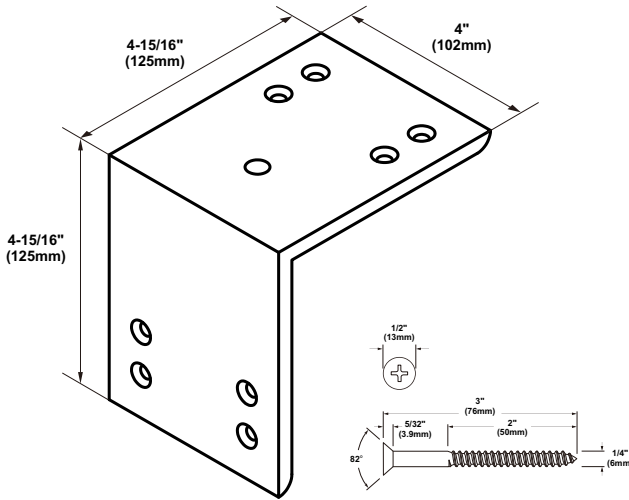

CBSWML1

IMPORTANT: Measure project dimensions starting from the glass edge.

 ALWAYS REFERENCE DIMENSIONS TO ENSURE ACCURACY

*Not shown to scale.

Zinc Plated Wood Mount L-Angle Kit 1/2"-13

Pre drilled countersunk #14 Wood screw

**SURFACE MOUNT DETAIL
WOOD SUBSTRATE**

Zinc Plated Wood Mount L-Angle Kit 1/2"-13

Specifications

Material: Steel

Product Overview:

- Great for balconies and decks.
- Zinc plated to prevent corrosion.
- Ready-to-Install.
- 1L-Angles plus (#14X3") 8 wood screws are supplied per kit.