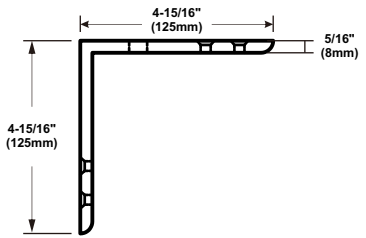

CBSWML1

IMPORTANT: Measure project dimensions starting from the glass edge.

 ALWAYS REFERENCE DIMENSIONS TO ENSURE ACCURACY

*Not shown to scale.

Zinc Plated Wood Mount L-Angle Kit 1/2"-13

Pre drilled countersunk #14 Wood screw

**SURFACE MOUNT DETAIL
WOOD SUBSTRATE**

Zinc Plated Wood Mount L-Angle Kit 1/2"-13

Specifications

Material: Steel

Product Overview:

- Great for balconies and decks.
- Zinc plated to prevent corrosion.
- Ready-to-Install.
- 1L-Angles plus (#14X3") 8 wood screws are supplied per kit.