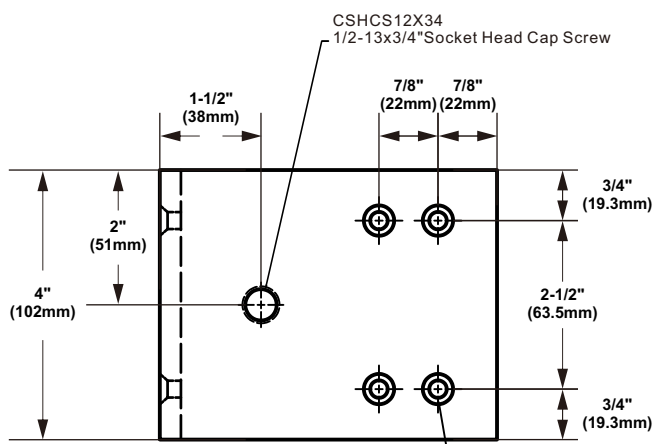

CBSWML1

IMPORTANT: Measure project dimensions starting from the glass edge.

 ALWAYS REFERENCE DIMENSIONS TO ENSURE ACCURACY

*Not shown to scale.

Zinc Plated Wood Mount L-Angle Kit 1/2"-13

Pre drilled countersunk #14 Wood screw

**SURFACE MOUNT DETAIL
WOOD SUBSTRATE**

Zinc Plated Wood Mount L-Angle Kit 1/2"-13

Specifications

Material: Steel

Product Overview:

- Great for balconies and decks.
- Zinc plated to prevent corrosion.
- Ready-to-Install.
- 1L-Angles plus (#14X3") 8 wood screws are supplied per kit.