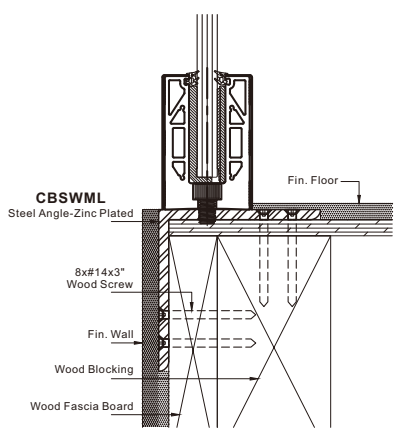

CBSWML1

IMPORTANT: Measure project dimensions starting from the glass edge.

 ALWAYS REFERENCE DIMENSIONS TO ENSURE ACCURACY

*Not shown to scale.

Zinc Plated Wood Mount L-Angle Kit 1/2"-13

Pre drilled countersunk #14 Wood screw

**SURFACE MOUNT DETAIL
WOOD SUBSTRATE**

Zinc Plated Wood Mount L-Angle Kit 1/2"-13

Specifications

Material: Steel

Product Overview:

- Great for balconies and decks.
- Zinc plated to prevent corrosion.
- Ready-to-Install.
- 1L-Angles plus (#14X3") 8 wood screws are supplied per kit.