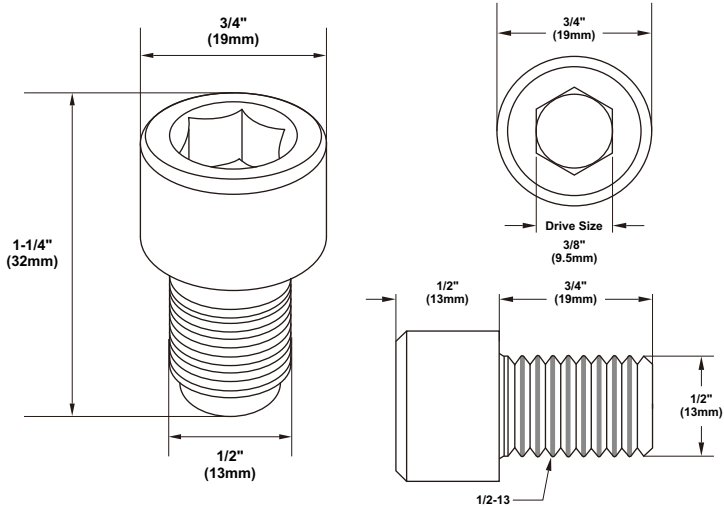

CSHCS12X34

ALWAYS REFERENCE DIMENSIONS
TO ENSURE ACCURACY

*Not shown to scale.

Commercial Stainless Steel 1/2-13 x 3/4" Socket Head Cap Screw.

Specifications

Material: Stainless steel

Product Overview:

- For use with aluminum base shoe, to secure base shoe to angle plate #CBSWML1
- 304 Stainless steel.
- 10 Pieces per bag.