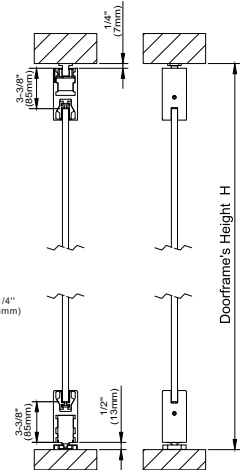

# CDR4STL /CDR4STR

\*Not shown to scale.

## 3/8"-1/2" Glass 4" Square Door Rail with top swing pivot left & right handed

left hand from interior view

right hand from interior view

### Specifications

<b>Length (in.):</b> 35-3/4" (908mm)	<b>Height (in.):</b> 4-1/4" (108mm)	<b>Width (in.):</b> 2" (50mm)
<b>Material:</b> Aluminum	<b>Profile:</b> Square	
<b>Glazing Thickness (in.):</b> 3/8" (10 mm) ~ 1/2" (13 mm)	<b>Maximum Weight Capacity Per Panel:</b> 220.5 lbs. (100kg)	
<b>Finish:</b> MBL, SA No cladding		

# CDR4STL /CDR4STR

\*Not shown to scale.  
**3/8"-1/2" Glass 4" Square Door Rail with top swing pivot**  
 left & right handed