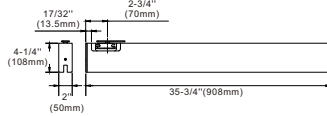

# CDR4STL /CDR4STR

\*Not shown to scale.

## 3/8"-1/2" Glass 4" Square Door Rail with top swing pivot left & right handed

left hand from interior view

right hand from interior view

### Specifications

<b>Length (in.):</b> 35-3/4" (908mm)	<b>Height (in.):</b> 4-1/4" (108mm)	<b>Width (in.):</b> 2" (50mm)
<b>Material:</b> Aluminum	<b>Profile:</b> Square	
<b>Glazing Thickness (in.):</b> 3/8" (10 mm) ~ 1/2" (13 mm)	<b>Maximum Weight Capacity Per Panel:</b> 220.5 lbs. (100kg)	
<b>Finish:</b> MBL, SA No cladding		