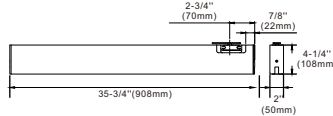

# CDR4STL /CDR4STR

\*Not shown to scale.

## 3/8"-1/2" Glass 4" Square Door Rail with top swing pivot left & right handed

left hand from interior view

right hand from interior view

### Specifications

<b>Length (in.):</b> 35-3/4" (908mm)	<b>Height (in.):</b> 4-1/4" (108mm)	<b>Width (in.):</b> 2" (50mm)
<b>Material:</b> Aluminum	<b>Profile:</b> Square	
<b>Glazing Thickness (in.):</b> 3/8" (10 mm) ~ 1/2" (13 mm)	<b>Maximum Weight Capacity Per Panel:</b> 220.5 lbs. (100kg)	
<b>Finish:</b> MBL, SA No cladding		